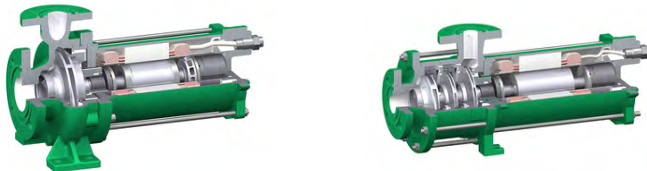

Impressum

HERMETIC-Pumpen GmbH
Gewerbestr. 51 · 79194 Gundelfingen · Germany
phone +49 761 5830-0 · hermetic@hermetic-pumpen.com · www.hermetic-pumpen.com
Geschäftsführer: Nicolaus Krämer (CEO, COO), Christiane Krämer (CFO), Sebastian Dahlke (CCO)
Umsatzsteueridentnummer: DE 142212033 · Registergericht Freiburg HRB 365